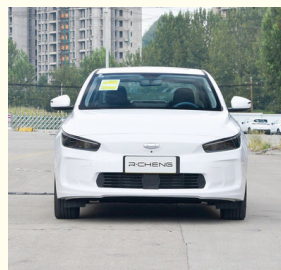

More Images

for more products please visit us on electriccars-ev.com